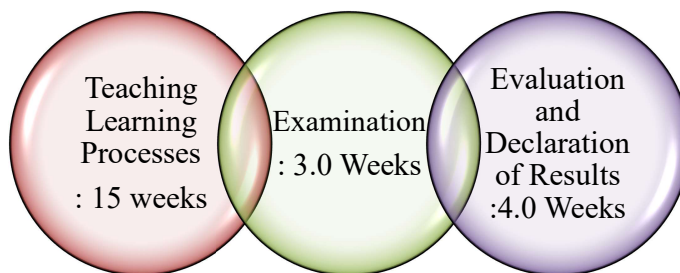

April 2025

Sun	Mon	Tue	Wed	Thu	Fri	Sat	Activity / Event
		1	2	3	4	5	
6	7	8	9	10	11	12	Apr 6 Ramnavami (Holiday)
							Apr 10 Mahavir Jayanti (Holiday)
13	14	15	16	17	18	19	Apr 14 Ambedkar Jayanti (Holiday)
							Apr 18 Good Friday (Holiday)
20	21	22	23	24	25	26	Apr 26- 28 Compilation of TW
27	28	29	30				Apr 29 -30 OR / PR / PROJ Examination
							Apr 28 Conclusion of Teaching

May 2025

Sun	Mon	Tue	Wed	Thu	Fri	Sat	Activity / Event
				1	2	3	May 1 Kamgar Din (Maharashtra Din –Holiday)
4	5	6	7	8	9	10	May 2 - 10 End Sem Examination (Backlog and Regular)
11	12	13	14	15	16	17	May 10 Conclusion of Semester - II
							May 12 Buddha Pournima (Holiday)
18	19	20	21	22	23	24	May 3 - 10 Evaluation of End Sem Exam
							May 13 - 15 Processing of Result
25	26	27	28	29	30	31	Apr 22 - Jun 1 Faculty Vacation Slot (41 days)
							May 17 Declaration of Result

June 2025

Sun	Mon	Tue	Wed	Thu	Fri	Sat	Activity / Event
1	2	3	4	5	6	7	May 18 - Jun 14 Term Vacation (Students)
8	9	10	11	12	13	14	June 7 Bakri Id (Holiday)
							May 27-30-Registration of Supplementary Exam
15	16	17	18	19	20	21	Jun 2 – 6 Supplementary Examination
							Jun 3 – 10 Evaluation of Supplementary Exam
22	23	24	25	26	27	28	Jun 11 -12 Processing of result
							Jun 13 Declaration of Result(Supplementary Exam)
29	30						

Dr. Sunil Kute
Dean, Academics

Dr. K. N. Nandurkar
Director