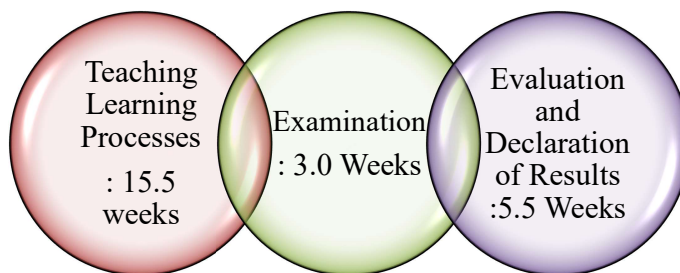

April 2025

Sun	Mon	Tue	Wed	Thu	Fri	Sat	Activity / Event
		1	2	3	4	5	
6	7	8	9	10	11	12	Apr 6 Ramnavami (Holiday)
							Apr 10 Mahavir Jayanti (Holiday)
13	14	15	16	17	18	19	Apr 14 Ambedkar Jayanti (Holiday)
							Apr 18 Good Friday (Holiday)
20	21	22	23	24	25	26	
							Apr 30 Conclusion of Internship
27	28	29	30				

May 2025

Sun	Mon	Tue	Wed	Thu	Fri	Sat	Activity / Event
				1	2	3	May 1 Kamgar Din (Maharashtra Din –Holiday)
4	5	6	7	8	9	10	May 2 - 10 End Sem Examination (Backlog and Regular)
11	12	13	14	15	16	17	May 10 Conclusion of Semester - II
							May 12 Buddha Pournima (Holiday)
18	19	20	21	22	23	24	May 3 - 10 Evaluation of End Sem Exam
							May 13 - 15 Processing of Result
25	26	27	28	29	30	31	Apr 22 - Jun 1 Faculty Vacation Slot (41 days)
							May 17 Declaration of Result

June 2025

Sun	Mon	Tue	Wed	Thu	Fri	Sat	Activity / Event
1	2	3	4	5	6	7	May 18 - Jun 14 Term Vacation (Students)
8	9	10	11	12	13	14	June 7 Bakri Id (Holiday)
							May 27-30-Registration of Supplementary Exam
15	16	17	18	19	20	21	Jun 2 – 6 Supplementary Examination
							Jun 3 – 10 Evaluation of Supplementary Exam
22	23	24	25	26	27	28	Jun 11 -12 Processing of result
							Jun 13 Declaration of Result(Supplementary Exam)
29	30						

Dr. Sunil Kute
Dean, Academics

Dr. K. N. Nandurkar
Director