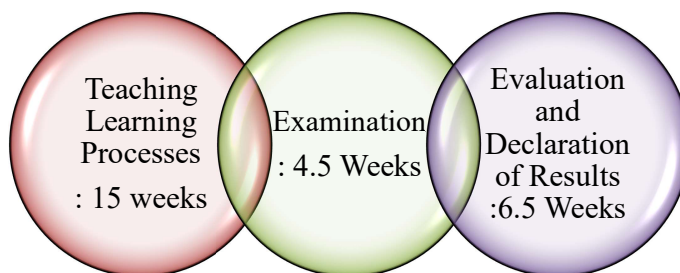

June 2025

Sun	Mon	Tue	Wed	Thu	Fri	Sat	Activity / Event
1	2	3	4	5	6	7	Jun 9 – 10 Compilation of Term Work Jun 7 Bakri Id (Holiday)
8	9	10	11	12	13	14	Jun 10 Conclusion of Teaching Jun 11 – 13 PR / OR Examination
15	16	17	18	19	20	21	Jun 16 - 28 End Sem Examination (Backlog and Regular)
22	23	24	25	26	27	28	Jun 28 Conclusion of Semester - II Jun 17 - 30 Evaluation of End Sem Exam
29	30						Jul 1 - 3 Processing of Result Jul 4 Declaration of Result

July 2025

Sun	Mon	Tue	Wed	Thu	Fri	Sat	Activity / Event
		1	2	3	4	5	Jun 11 - Jul 21 Faculty Vacation Slot (41 days) Jun 29 – Jul 20 Term Vacation (Students)
6	7	8	9	10	11	12	Jul 6 Aashadhi Ekadashi (Holiday) Jul 7-9-Registration of Supplementary Exam
13	14	15	16	17	18	19	Jul 10 – 15 Supplementary Examination Jul 11 – 16 Evaluation of Supplementary Exam
20	21	22	23	24	25	26	Jul 17 -18 Processing of result
27	28	29	30	31			Jul 21 Declaration of Result (Supplementary Exam)