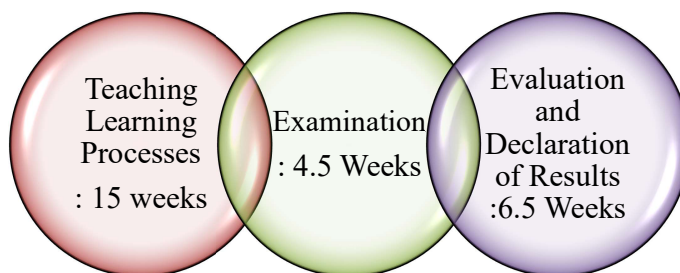

June 2025

Sun	Mon	Tue	Wed	Thu	Fri	Sat	Activity / Event
1	2	3	4	5	6	7	Jun 9 – 10 Compilation of Term Work Jun 7 Bakri Id (Holiday)
8	9	10	11	12	13	14	Jun 10 Conclusion of Teaching Jun 11 – 14 PR / OR Examination
15	16	17	18	19	20	21	Jun 16 - 28 End Sem Examination (Backlog and Regular)
22	23	24	25	26	27	28	Jun 28 Conclusion of Semester - II Jun 17 - 30 Evaluation of End Sem Exam
29	30						Jul 1 - 3 Processing of Result Jul 4 Declaration of Result

July 2025

Sun	Mon	Tue	Wed	Thu	Fri	Sat	Activity / Event
		1	2	3	4	5	Jun 11 - Jul 21 Faculty Vacation Slot (41 days) Jun 29 – Jul 20 Term Vacation (Students)
6	7	8	9	10	11	12	Jul 6 Aashadhi Ekadashi (Holiday) Jul 7-9-Registration of Supplementary Exam
13	14	15	16	17	18	19	Jul 10 – 15 Supplementary Examination Jul 11 – 16 Evaluation of Supplementary Exam
20	21	22	23	24	25	26	Jul 17 -18 Processing of result
27	28	29	30	31			Jul 21 Declaration of Result (Supplementary Exam)