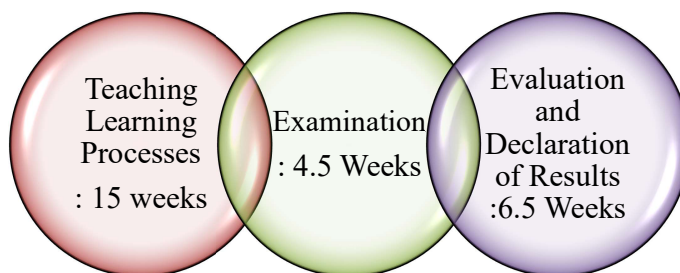

## June 2025

Sun	Mon	Tue	Wed	Thu	Fri	Sat	Activity / Event
1	2	3	4	5	6	7	Jun 9 – 10 Compilation of Term Work Jun 7 Bakri Id (Holiday)
8	9	10	11	12	13	14	Jun 10 Conclusion of Teaching
15	16	17	18	19	20	21	Jun 16 - 28 End Sem Examination (Backlog and Regular)
22	23	24	25	26	27	28	Jun 28 Conclusion of Semester - II Jun 17 - 30 Evaluation of End Sem Exam
29	30						Jul 1 - 3 Processing of Result Jul 4 Declaration of Result

## July 2025

Sun	Mon	Tue	Wed	Thu	Fri	Sat	Activity / Event
		1	2	3	4	5	Jun 11 - Jul 21 Faculty Vacation Slot (41 days) Jun 29 – Jul 20 Term Vacation (Students)
6	7	8	9	10	11	12	Jul 6 Aashadhi Ekadashi (Holiday) Jul 7-9-Registration of Supplementary Exam
13	14	15	16	17	18	19	Jul 10 – 15 Supplementary Examination Jul 11 – 16 Evaluation of Supplementary Exam
20	21	22	23	24	25	26	Jul 17 -18 Processing of result
27	28	29	30	31			Jul 21 Declaration of Result (Supplementary Exam)