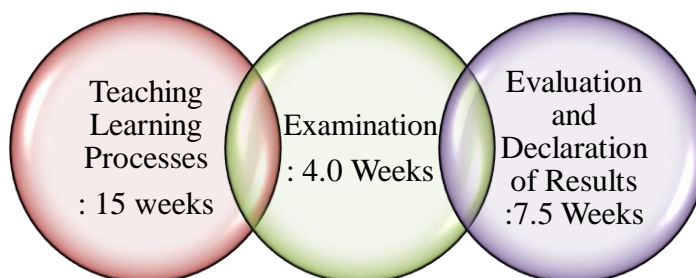

June 2025

Sun	Mon	Tue	Wed	Thu	Fri	Sat	Activity / Event
1	2	3	4	5	6	7	Jun 3 – 4 Compilation of Term Work Jun 4 Conclusion of Teaching
8	9	10	11	12	13	14	Jun 9 - 21 End Sem Examination (Backlog and Regular)
15	16	17	18	19	20	21	June 7 Bakri Id (Holiday) Jun 21 Conclusion of Semester - II
22	23	24	25	26	27	28	Jun 10 -25 Evaluation of End Sem Exam June 26 - 28 Processing of Result
29	30						June 30 Declaration of Result Jun 22 – July 20 Term Vacation (Students)

July 2025

Sun	Mon	Tue	Wed	Thu	Fri	Sat	Activity / Event
		1	2	3	4	5	Jun 4 - Jul 14 Faculty Vacation Slot (41 days) Jul 1-3 Registration of Supplementary Exam
6	7	8	9	10	11	12	Jul 6 Aashadhi Ekadashi (Holiday) Jul 4 – 11 Supplementary Examination
13	14	15	16	17	18	19	Jul 5 – 14 Evaluation of Supplementary Exam Jul 15 -17 Processing of result
20	21	22	23	24	25	26	Jul 18 Declaration of Result (Supplementary Exam)
27	28	29	30	31			July 21 Commencement of Next A.Y.