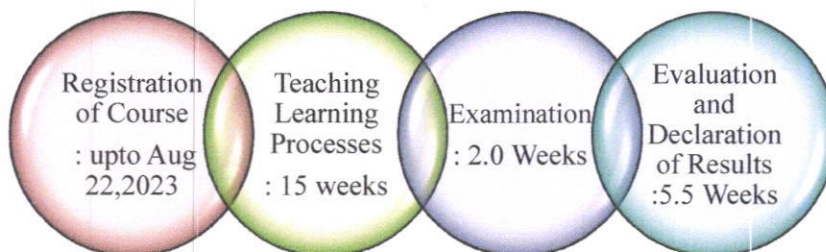

November 2023

Sun	Mon	Tue	Wed	Thu	Fri	Sat	Activity / Event
			1	2	3	4	
5	6	7	8	9	10	11	
12	13	14	15	16	17	18	Nov 12 - 15 Diwali Vacations (Holidays)
19	20	21	22	23	24	25	
26	27	28	29	30			Nov 27 Gurunanak Jayanti (Holiday)

December 2023

Sun	Mon	Tue	Wed	Thu	Fri	Sat	Activity / Event
					1	2	
3	4	5	6	7	8	9	Dec 4 - 5 Compilation of Term Work Dec 5 Conclusion of Teaching
10	11	12	13	14	15	16	Dec 6-12 Preparation Leave Dec 13 - 22 End Sem Examination
17	18	19	20	21	22	23	Dec 6 - Jan 8 Faculty Vacation Slot
24	25	26	27	28	29	30	Dec 15 - 30 Evaluation of End Sem Exam Dec 25 Christmas (Holiday)
31							Dec 22 Conclusion of Sem-I

January 2024

Sun	Mon	Tue	Wed	Thu	Fri	Sat	Activity / Event
	1	2	3	4	5	6	Dec 26 - Jan 7 Term Vacation (Students) Jan 1 -6 Processing of Result
7	8	9	10	11	12	13	Jan 8 Commencement of Sem-II Jan 9 Declaration of Result
14	15	16	17	18	19	20	Jan 15 Makar Sankranti (Holiday)
21	22	23	24	25	26	27	Jan 26 Republic Day (Holiday)
28	29	30	31				

(Signature)
Dr. Sunil Kute
Dean, Academics

(Signature)
Dr. K. N. Nandurkar
Director