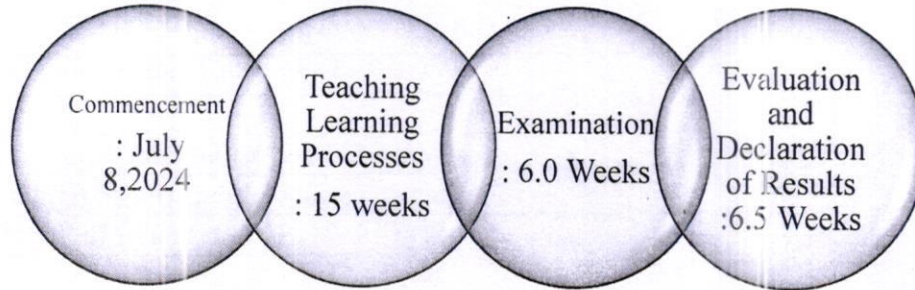

October 2024

Sun	Mon	Tue	Wed	Thu	Fri	Sat	Activity / Event
		1	2	3	4	5	Oct 2 Gandhi Jayanti (Holiday)
6	7	8	9	10	11	12	Oct 12 Vijaya Dashmi (Holiday)
13	14	15	16	17	18	19	
20	21	22	23	24	25	26	
27	28	29	30	31			Oct 31 Diwali Holiday

November 2024

Sun	Mon	Tue	Wed	Thu	Fri	Sat	Activity / Event
					1	2	Nov 1, 2 Diwali Holidays
3	4	5	6	7	8	9	Nov 6 - 7 Compilation of Term Work Nov 7 Conclusion of Teaching
10	11	12	13	14	15	16	Nov 15 Gurunanak Jayanti (Holiday)
17	18	19	20	21	22	23	Nov 8 -16 OR / PR Examination (S.Y. / T.Y.)
24	25	26	27	28	29	30	Nov 18 - Dec 8 End Sem Examination (ESE) Nov 18 - Dec 8 Faculty Vacation Slot

December 2024

Sun	Mon	Tue	Wed	Thu	Fri	Sat	Activity / Event
1	2	3	4	5	6	7	Nov 18 - Dec 8 End Sem Examination (Backlog and Regular)
8	9	10	11	12	13	14	Dec 8 Conclusion of Semester-I Nov 19 - Dec 16 Evaluation of End Sem Exam
15	16	17	18	19	20	21	Dec 17 - 23 Processing of Result Dec 8 - 29 Term Vacation (Students)
22	23	24	25	26	27	28	Dec 25 Christmas (Holiday) Dec 26 Declaration of Result (ESE)
29	30	31					Dec 30 Commencement of Sem-II (S.Y. / T.Y.)

(Signature)
Dr. Sunil Kute
Dean, Academics

(Signature)
Dr. K. N. Nandurkar
Director