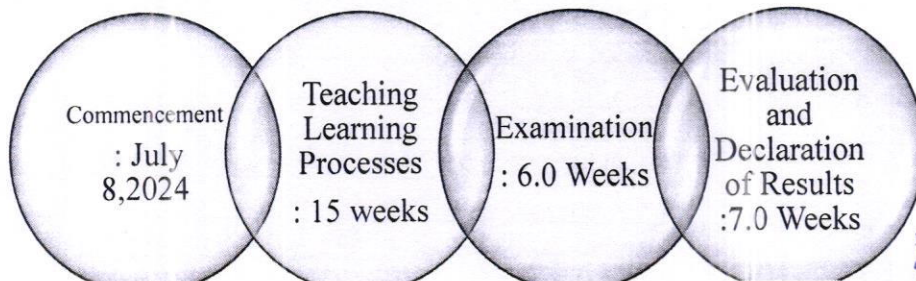

## October 2024

Sun	Mon	Tue	Wed	Thu	Fri	Sat	Activity / Event
		1	2	3	4	5	Oct 2 Gandhi Jayanti (Holiday)
6	7	8	9	10	11	12	Oct 9 ISE-I - Display of Result Oct 12 Vijaya Dashmi (Holiday)
13	14	15	16	17	18	19	
20	21	22	23	24	25	26	
27	28	29	30	31			Oct 31 Diwali Holiday

## November 2024

Sun	Mon	Tue	Wed	Thu	Fri	Sat	Activity / Event
					1	2	Nov 1, 2 Diwali Holidays
3	4	5	6	7	8	9	Nov 6 - 7 Compilation of Term Work Nov 7 Conclusion of Teaching
10	11	12	13	14	15	16	Nov 8 -16 OR / PR Examination Nov 15 Gurunanak Jayanti (Holiday)
17	18	19	20	21	22	23	Nov 18 - Dec 8 End Sem Examination (Backlog and Regular)
24	25	26	27	28	29	30	Nov 19 - Dec 17 Evaluation of End Sem Exam

## December 2024

Sun	Mon	Tue	Wed	Thu	Fri	Sat	Activity / Event
1	2	3	4	5	6	7	Nov 18 - Dec 8 Faculty Vacation Slot
8	9	10	11	12	13	14	Nov 19 - Dec 17 Evaluation of End Sem Exam Dec 8 Conclusion of Sem - I
15	16	17	18	19	20	21	Dec 8 - 29 Term Vacation (Students) Dec 18 - 24 Processing of Result
22	23	24	25	26	27	28	Dec 25 Christmas (Holiday) Dec 28 Declaration of Result (ESE)
29	30	31					Dec 30 Commencement of Sem-II