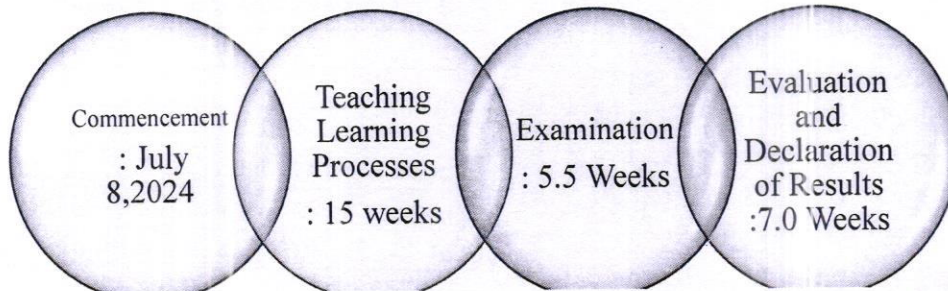

August 2024

Sun	Mon	Tue	Wed	Thu	Fri	Sat	Activity / Event
				1	2	3	
4	5	6	7	8	9	10	
11	12	13	14	15	16	17	Aug 15 Independence Day (Holiday)
18	19	20	21	22	23	24	
25	26	27	28	29	30	31	

September 2024

Sun	Mon	Tue	Wed	Thu	Fri	Sat	Activity / Event
1	2	3	4	5	6	7	Sept 7 Ganesh Chaturthi (Holiday)
8	9	10	11	12	13	14	
15	16	17	18	19	20	21	Sept 16 Id-E-Milad (Holiday) Sept 17 Anant Chaturdashi (Holiday)
22	23	24	25	26	27	28	Sept 23 - 28 In Sem Examination (ISE)
29	30						Sept 24 – Oct 5 Evaluation of In Sem Exam

October 2024

Sun	Mon	Tue	Wed	Thu	Fri	Sat	Activity / Event
		1	2	3	4	5	Oct 2 Gandhi Jayanti (Holiday)
6	7	8	9	10	11	12	Oct 9 ISE-I - Display of Result Oct 12 Vijaya Dashmi (Holiday)
13	14	15	16	17	18	19	
20	21	22	23	24	25	26	
27	28	29	30	31			Oct 31 Diwali Holiday

November 2024

Sun	Mon	Tue	Wed	Thu	Fri	Sat	Activity / Event
					1	2	Nov 1, 2 Diwali Holidays
3	4	5	6	7	8	9	Nov 6 - 7 Compilation of Term Work Nov 7 Conclusion of Teaching
10	11	12	13	14	15	16	Nov 11 -16 OR / PR Examination Nov 15 Gurunanak Jayanti (Holiday)
17	18	19	20	21	22	23	Nov 18 - Dec 8 End Sem Examination (Backlog and Regular)
24	25	26	27	28	29	30	Nov 30 Conclusion of Sem-I Nov 19 - Dec 17 Evaluation of End Sem Exam

December 2024

Sun	Mon	Tue	Wed	Thu	Fri	Sat	Activity / Event
1	2	3	4	5	6	7	Nov 18 - Dec 8 Faculty Vacation Slot Nov 19 - Dec 17 Evaluation of End Sem Exam
8	9	10	11	12	13	14	Dec 18 - 24 Processing of Result Dec 8 - 29 Term Vacation (Students)
15	16	17	18	19	20	21	
22	23	24	25	26	27	28	Dec 28 Declaration of Result (ESE) Dec 25 Christmas (Holiday)
29	30	31					Dec 30 Commencement of Sem-II