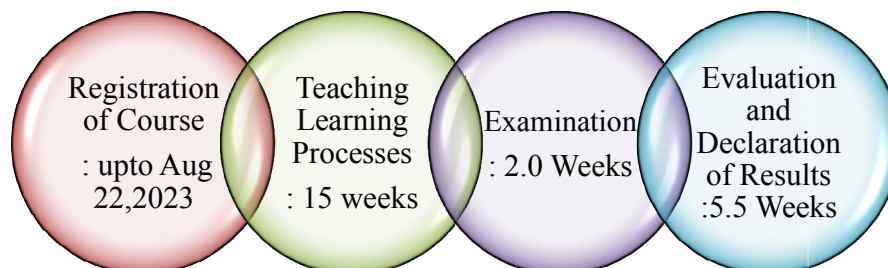

November 2023

Sun	Mon	Tue	Wed	Thu	Fri	Sat	Activity / Event
			1	2	3	4	
5	6	7	8	9	10	11	
12	13	14	15	16	17	18	Nov 12 - 15 Diwali Vacations (Holidays)
19	20	21	22	23	24	25	
26	27	28	29	30			Nov 27 Gurunanak Jayanti (Holiday)

December 2023

Sun	Mon	Tue	Wed	Thu	Fri	Sat	Activity / Event
					1	2	Dec 4 – 5 Compilation of Term Work
3	4	5	6	7	8	9	Dec 5 Conclusion of Teaching
10	11	12	13	14	15	16	Dec 6-12 Preparation Leave Dec 13 – 22 End Sem Examination
17	18	19	20	21	22	23	Dec 6 – Jan 8 Faculty Vacation Slot
24	25	26	27	28	29	30	Dec 15 – 30 Evaluation of End Sem Exam Dec 25 Christmas (Holiday)
31							Dec 22 Conclusion of Sem-I

January 2024

Sun	Mon	Tue	Wed	Thu	Fri	Sat	Activity / Event
	1	2	3	4	5	6	Dec 26 – Jan 7 Term Vacation (Students) Jan 1 -6 Processing of Result
7	8	9	10	11	12	13	Jan 8 Commencement of Sem-II Jan 9 Declaration of Result
14	15	16	17	18	19	20	Jan 15 Makar Sankranti (Holiday)
21	22	23	24	25	26	27	Jan 26 Republic Day (Holiday)
28	29	30	31				

Dr. Sunil Kute
Dean, Academics

Dr. K. N. Nandurkar
Director