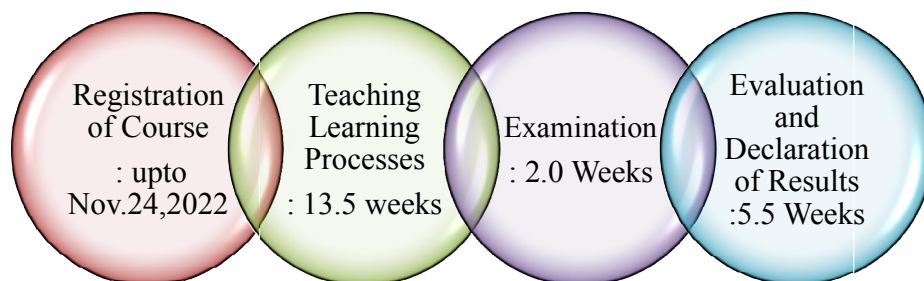

April 2023

Sun	Mon	Tue	Wed	Thu	Fri	Sat	Activity / Event
						1	Apr 4 Mahavir Jayanti (Holiday)
2	3	4	5	6	7	8	Mar 31- Apr 12 Processing of Result Apr 7 Good Friday (Holiday)
9	10	11	12	13	14	15	Apr 14 Ambedkar Jayanti (Holiday)
16	17	18	19	20	21	22	Apr 17 Declaration of Result Apr 22 Ramjan Eid (Holiday)
23	24	25	26	27	28	29	
30							

Dr. Sunil Kute
Dean, Academics

Dr. K. N. Nandurkar
Director

K.K. Wagh Institute of Engineering Education and Research, Nashik (Autonomous w.e.f. A.Y.2022-23)

Academic Calendar for AY 2022-23 at a Glance

Sem	Activity	Duration /Dates	Days	Weeks	Split Up
Semester -I (Odd Semester)	Registration of Course	Up to Nov. 24 ,2022	-	-	Registration
	Commencement of Sem-I	November 24 ,2022	79	13.5	Teaching Learning Processes
	Conclusion of Teaching	Mar 4 , 2023			
	In Sem Examination (ISE)	Dec 26- 31, 2022	06	01	Examination
	End Sem Examination (ESE)	Mar 15-20 ,2023	05	01	
	Oral / Practical Exam	Mar 9 , 2023	1	-	
	Evaluation of In Sem Exam	Dec 27,2022- Jan 7,2023	11	02	Evaluation and Declaration of Result
	Display of ISE Results	Jan 12 ,2023	1	-	
	Evaluation of End Sem Exam	Mar 17 -Mar 29 , 2023	10	1.5	
	Processing of Result	Mar 31-Apr 12 ,2023	9	1.5	
	Declaration of Result	Apr 17 , 2023	1	0.5	Public Holidays
	Public Holidays	Nov 8 , Jan 26 , Feb 18 , Mar 7 , Mar 22	5	-	
Total			123	21	