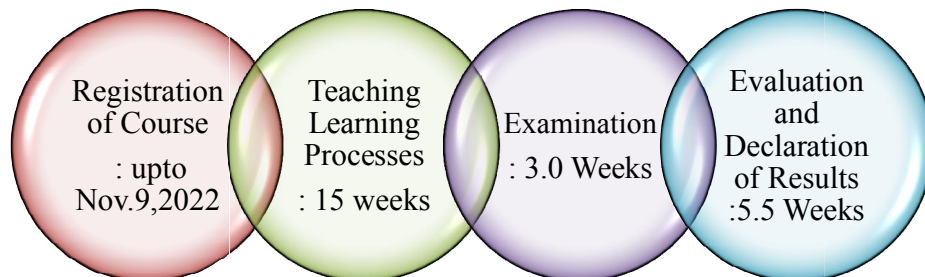

February 2023

Sun	Mon	Tue	Wed	Thu	Fri	Sat	Activity / Event
			1	2	3	4	
5	6	7	8	9	10	11	
12	13	14	15	16	17	18	Feb 18 Mahashivratri (Holiday)
19	20	21	22	23	24	25	Feb 19 Shiv Jayanti (Holiday)
26	27	28					

March 2023

Sun	Mon	Tue	Wed	Thu	Fri	Sat	Activity / Event
			1	2	3	4	Mar 4 Conclusion of Teaching
						4	Mar 7 Dhulivandan (Holi 2nd Day - Holiday)
5	6	7	8	9	10	11	Mar 8 – 11 PR/OR Examination
							Mar 15 – 20 End Sem Examination
12	13	14	15	16	17	18	Mar 18 Conclusion of Sem-I
							Mar 21 -25 Term Vacation (Students)
19	20	21	22	23	24	25	Mar 15 – 29 Evaluation of End Sem Exam
							Mar 22 Gudi Padwa (Holiday)
26	27	28	29	30	31		Mar 27 Commencement of Sem-II
							Mar 30 Ramnavami (Holiday)

April 2023

Sun	Mon	Tue	Wed	Thu	Fri	Sat	Activity / Event
						1	Apr 4 Mahavir Jayanti (Holiday)
2	3	4	5	6	7	8	March 31-Apr 12 Processing of Result
							Apr 7 Good Friday (Holiday)
9	10	11	12	13	14	15	Apr 14 Ambedkar Jayanti (Holiday)
16	17	18	19	20	21	22	Apr 17 Declaration of Result (Sem-I)
							Apr 22 Ramjan Eid (Holiday)
23	24	25	26	27	28	29	
30							

Dr. Sunil Kute
Dean, Academics

Dr. K. N. Nandurkar
Director