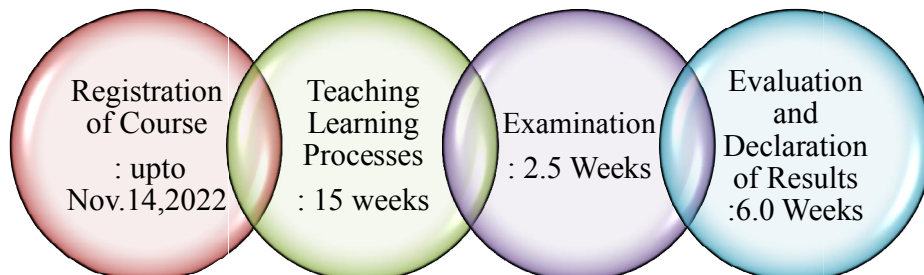

February 2023

Sun	Mon	Tue	Wed	Thu	Fri	Sat	Activity / Event
			1	2	3	4	
5	6	7	8	9	10	11	
12	13	14	15	16	17	18	Feb 18 Mahashivratri (Holiday)
19	20	21	22	23	24	25	Feb 19 Shiv Jayanti (Holiday)
26	27	28					

March 2023

Sun	Mon	Tue	Wed	Thu	Fri	Sat	Activity / Event
			1	2	3	4	Mar 8 Conclusion of Teaching
5	6	7	8	9	10	11	Mar 7 Dhulivandan (Holi 2nd Day - Holiday) Mar 13 – 23 End Sem Examination
12	13	14	15	16	17	18	Mar 25 Conclusion of Sem-I Mar 24 – Apr 1 Term Vacation (Students)
19	20	21	22	23	24	25	Mar 15 – 29 Evaluation of End Sem Exam Mar 22 Gudi Padwa (Holiday)
26	27	28	29	30	31		Mar 30 Ramnavami (Holiday)

April 2023

Sun	Mon	Tue	Wed	Thu	Fri	Sat	Activity / Event
						1	Apr 3 Commencement of Sem-II Apr 4 Mahavir Jayanti (Holiday)
2	3	4	5	6	7	8	Mar 31- Apr 12 Processing of Result Apr 7 Good Friday (Holiday)
9	10	11	12	13	14	15	Apr 14 Ambedkar Jayanti (Holiday)
16	17	18	19	20	21	22	Apr 17 Declaration of Result Apr 22 Ramjan Eid (Holiday)
23	24	25	26	27	28	29	
30							

Dr. Sunil Kute
Dean, Academics

Dr. K. N. Nandurkar
Director